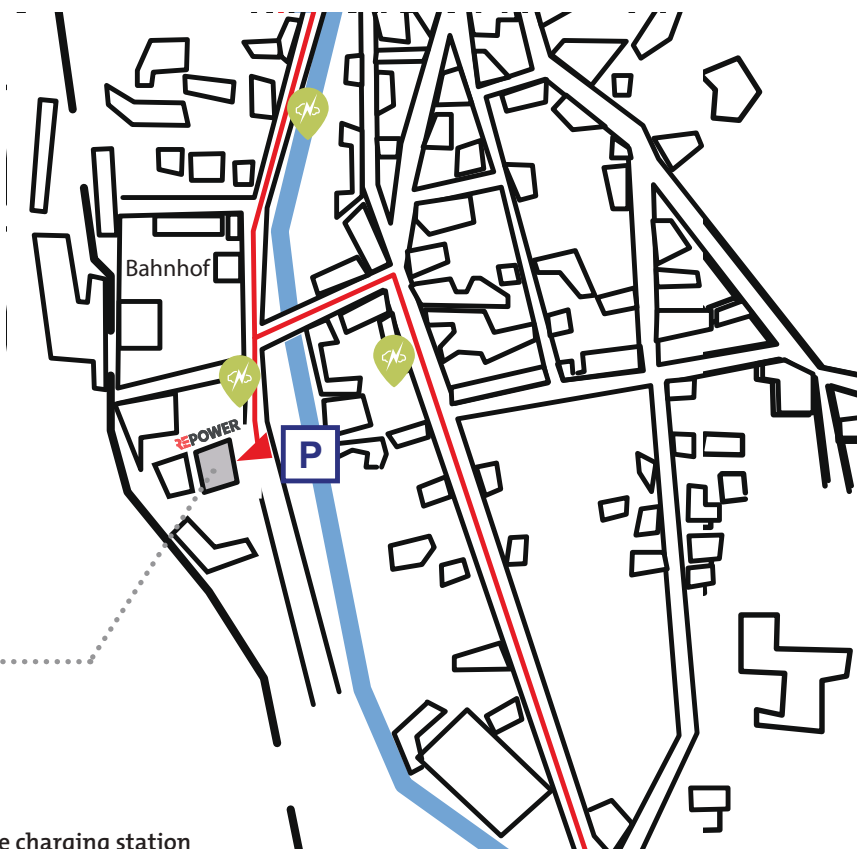

**We look forward to welcoming you
to our offices in Poschiavo.**

Travelling by car

To reach our offices from the north or the south, simply follow the signs marked with the «Repower» logo along the main road. Clearly marked parking spots are available for visitors to the left of the main entrance to Repower.

Travelling by rail

From the main entrance/exit of the railway station walk around 150 metres until you reach the main street. Turn right at the Rio cinema (Kino Rio) and continue along the main street for about 100 metres until the road curves to the left. Then, instead of going over the bridge, continue straight ahead for around 200 metres until you see Repower's administrative building on the right. You will find the reception area on the ground floor. Please call +41 81 839 7111 if you require further assistance.