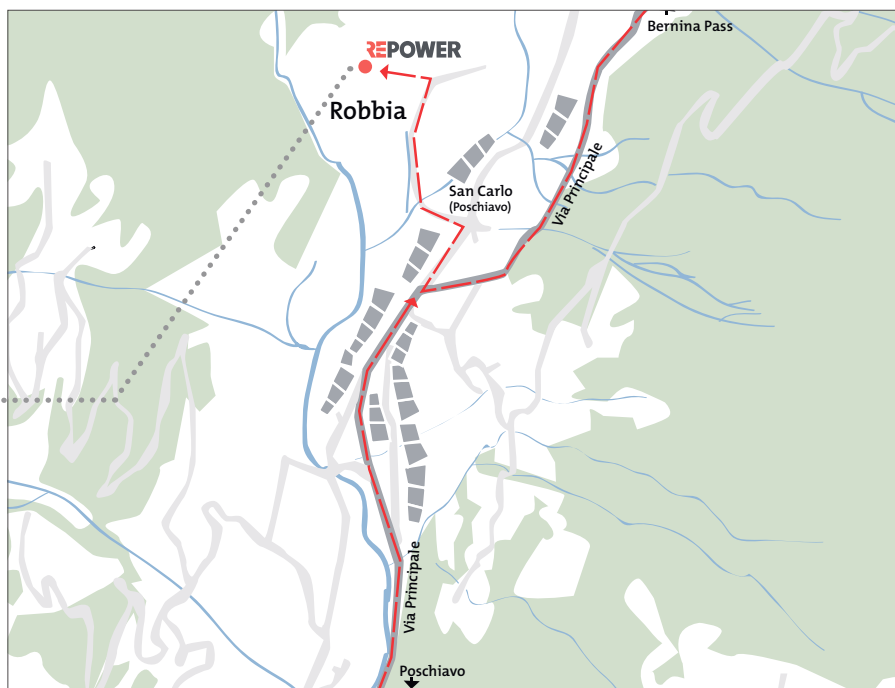

Repower
Operation centre Robbia
Via da Clalt 12
CH-7742 Poschiavo
T +41 81 839 7111
F +41 81 839 7299