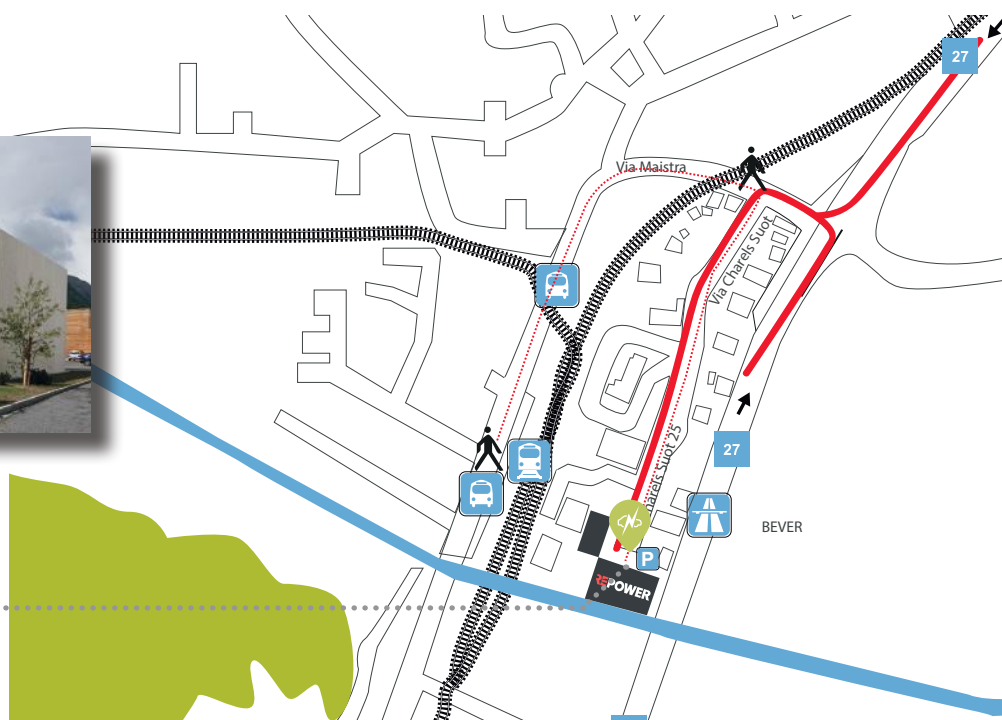

Electric vehicle charging station

REPOWER
All the energy you need.