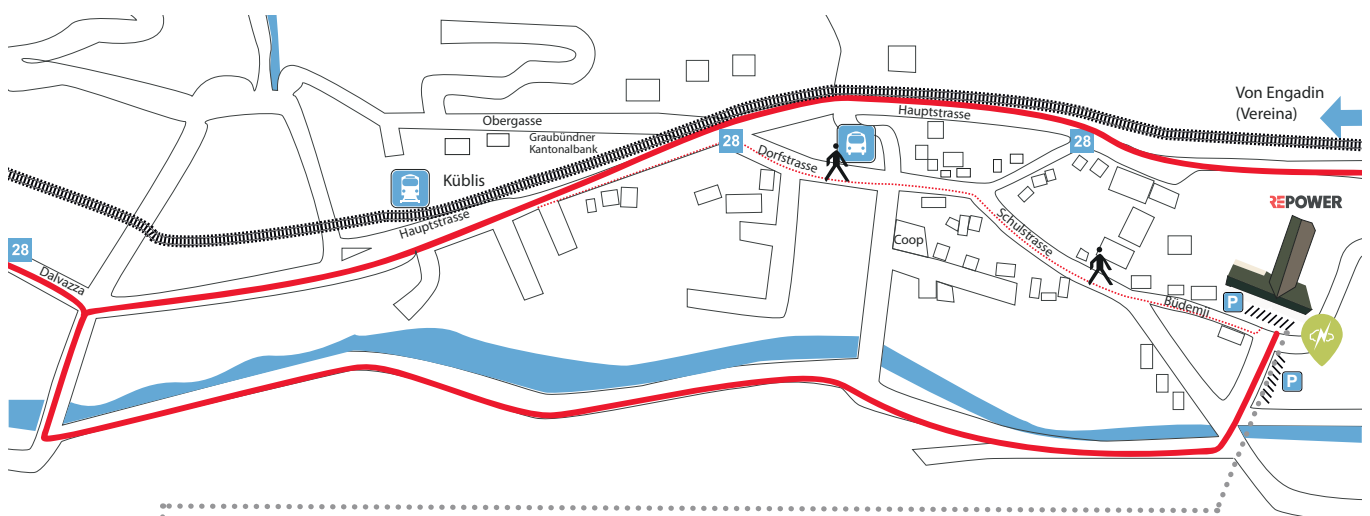

Repower
Büdemji 1
CH-7240 Küblis
T +41 81 839 7111
F +41 81 839 7299

REPOWER
All the energy you need.